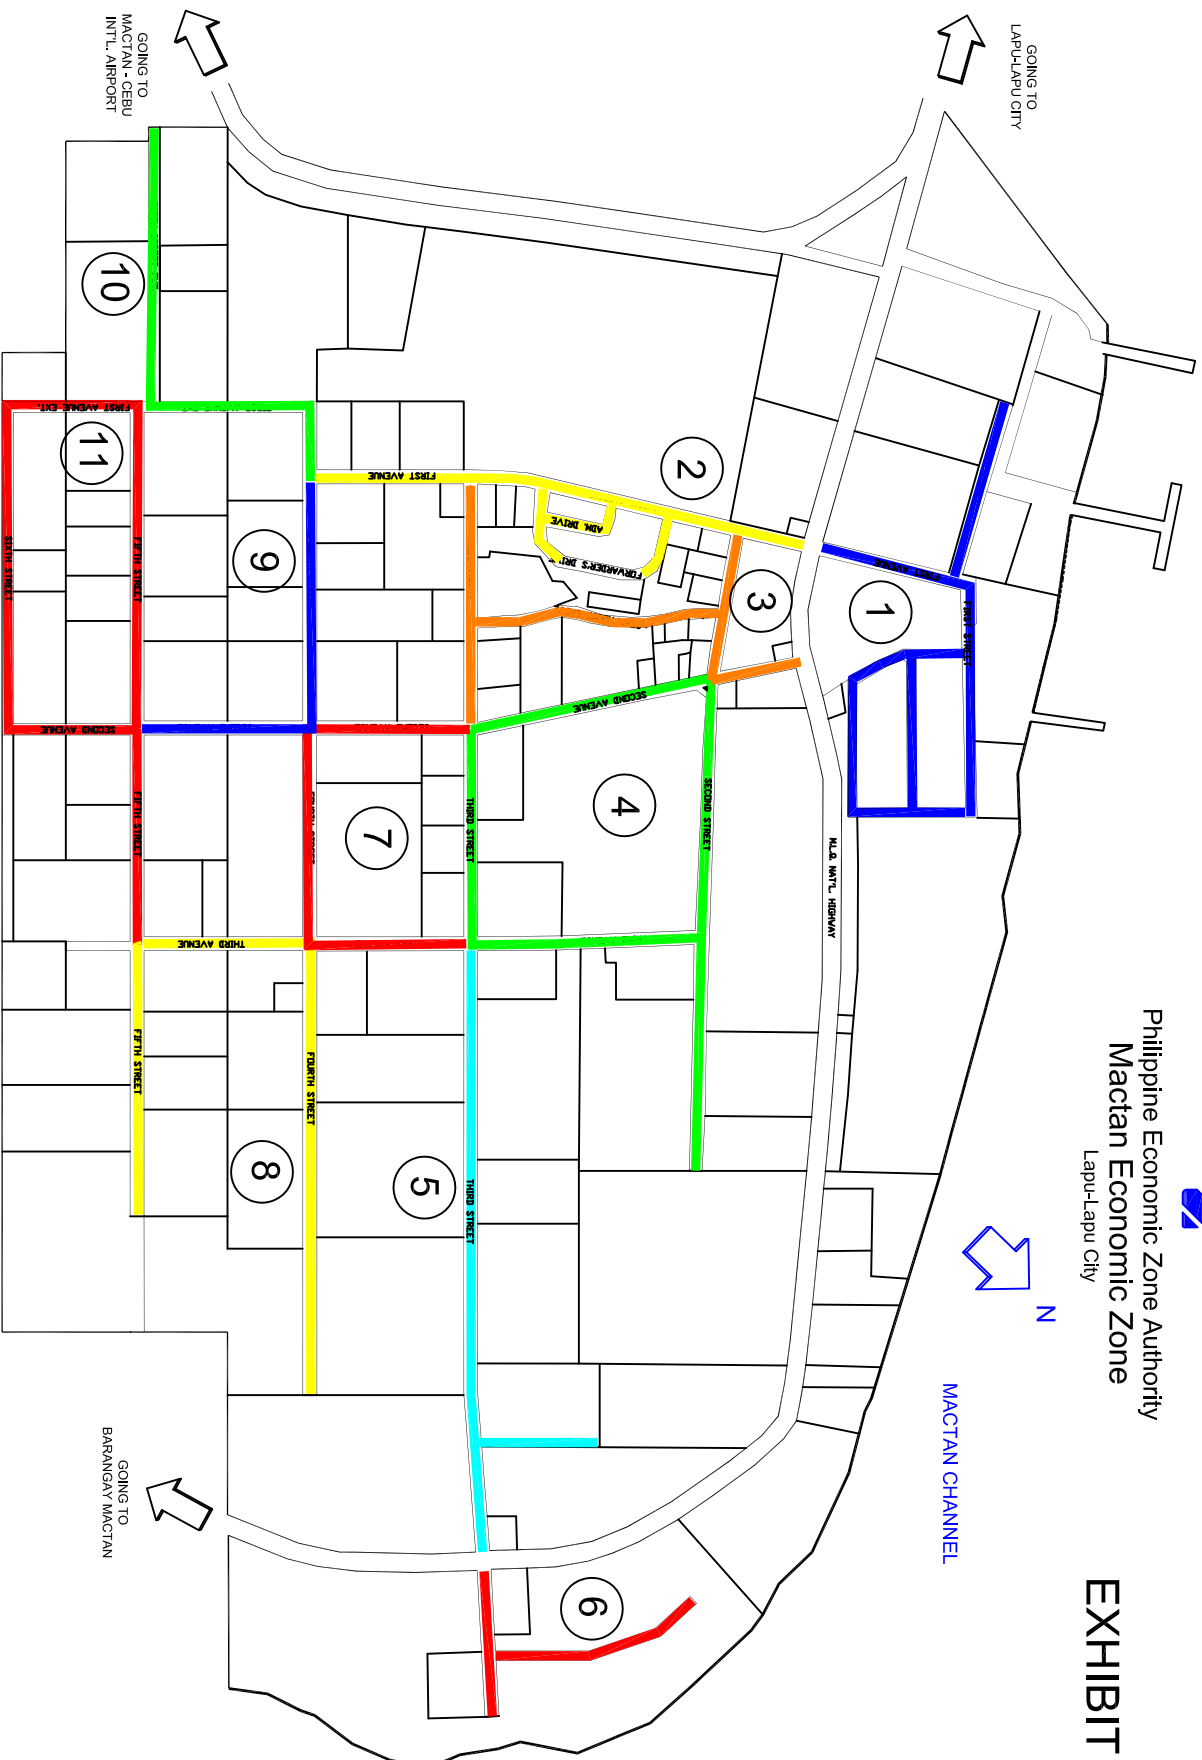

Philippine Economic Zone Authority
Mactan Economic Zone
 Lapu-Lapu City

EXHIBIT "C"

 <p>PHILIPPINE ECONOMIC ZONE AUTHORITY</p>	<p>TITLE: LOCATION PLAN- STREET SWEEPING SCHEDULE LOCATION: MEZ 1, LAPU-LAPU CITY</p>	<p>PREPARED: LOUIE EVANS E. ESOTO DIVISION CHIEF - II, EMD</p>	<p>RECOMMENDING APPROVAL: ISAGANI B. PUL VERA DEPT. MANAGER, OPERATIONS</p>	<p>APPROVED: BGen CHARITO B. PLAZA MNSA, Ph.D. Director General and Zone Administrator for MEZ and VisMin SEZ's</p>	<p>SHEET NO. 1 PAGE 1</p>
---	--	---	--	---	--